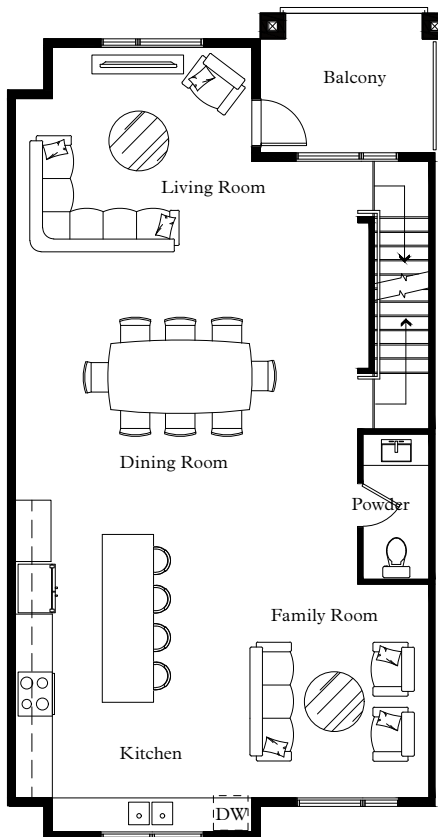

onyx & ivory

G2 4 Bedroom, 3.5 Bath

Interior: 2,787 Sq Ft
 Garage: 426 Sq Ft
 Total: 3,213 Sq Ft

Main Level
612 Sq Ft

Second Level
1067 Sq Ft

Third Level
1,106 Sq Ft