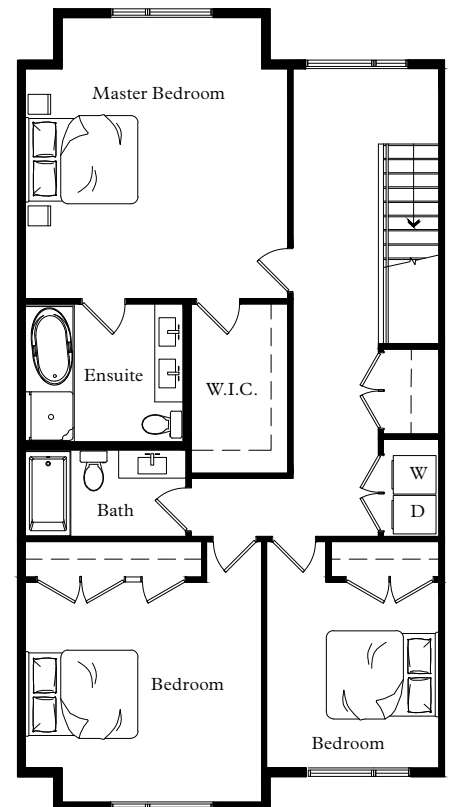

onyx & ivory

G2 4 Bedroom, 3.5 Bath

Interior: 2,787 Sq Ft
 Garage: 426 Sq Ft
 Total: 3,213 Sq Ft

Main Level
612 Sq Ft

Second Level
1067 Sq Ft

Third Level
1,106 Sq Ft