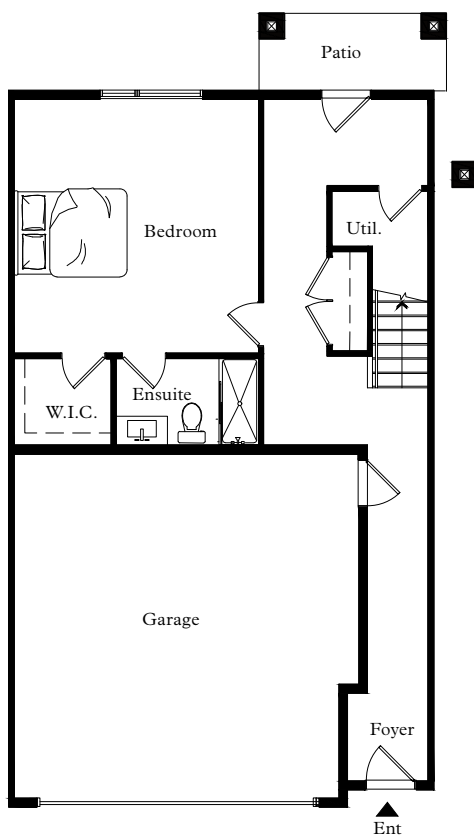

onyx & ivory

G2 4 Bedroom, 3.5 Bath

Interior: 2,787 Sq Ft
 Garage: 426 Sq Ft
 Total: 3,213 Sq Ft

Main Level
612 Sq Ft

Second Level
1067 Sq Ft

Third Level
1,106 Sq Ft