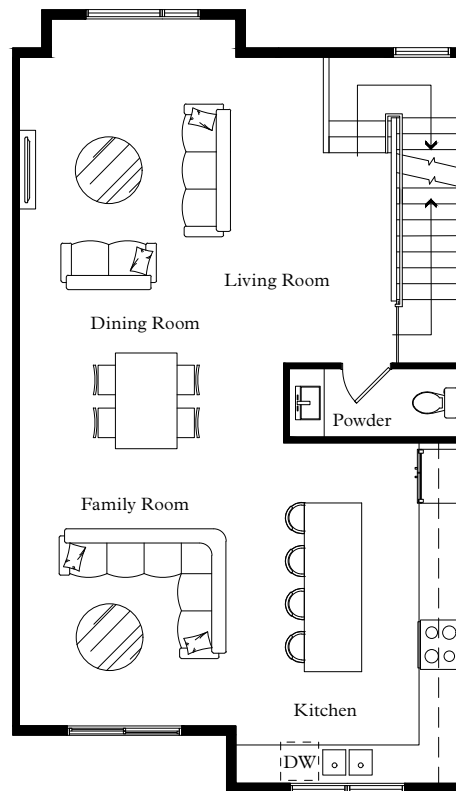

D3

4 Bedroom + Flex, 3.5 Bath

Interior: 2,256 Sq Ft

Garage: 410 Sq Ft

Total: 2,666 Sq Ft

Main Level

434 Sq Ft

Second Level

911 Sq Ft

Third Level

911 Sq Ft