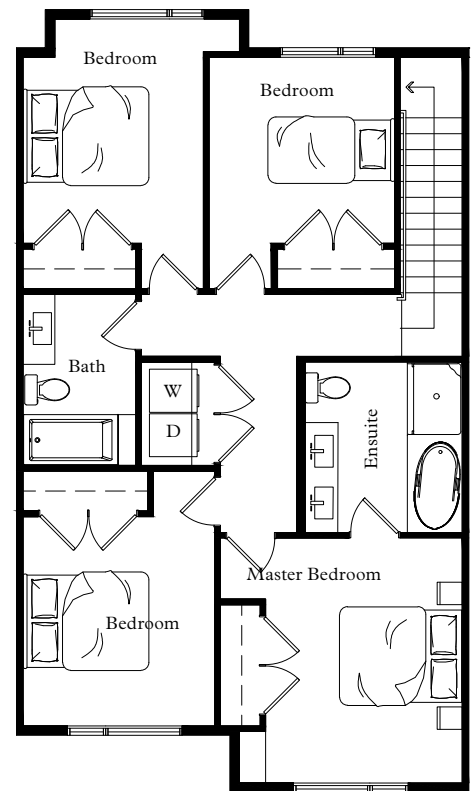

D3

4 Bedroom + Flex, 3.5 Bath

Interior: 2,256 Sq Ft

Garage: 410 Sq Ft

Total: 2,666 Sq Ft

Main Level

434 Sq Ft

Second Level

911 Sq Ft

Third Level

911 Sq Ft