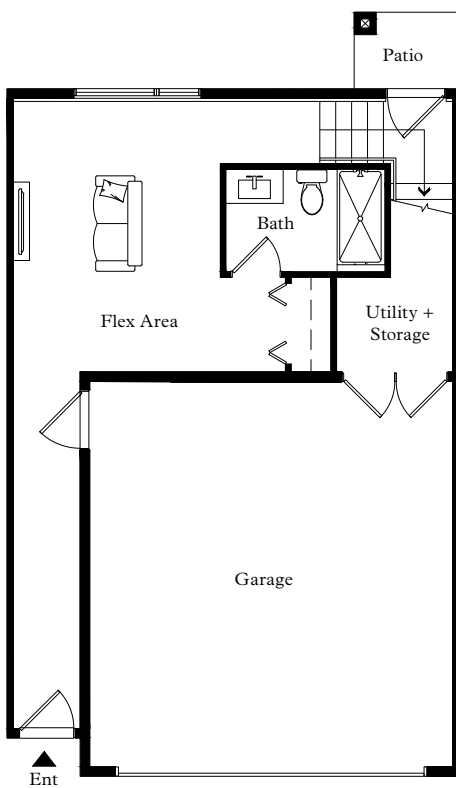

D3

4 Bedroom + Flex, 3.5 Bath

Interior: 2,256 Sq Ft

Garage: 410 Sq Ft

Total: 2,666 Sq Ft

Main Level

434 Sq Ft

Second Level

911 Sq Ft

Third Level

911 Sq Ft