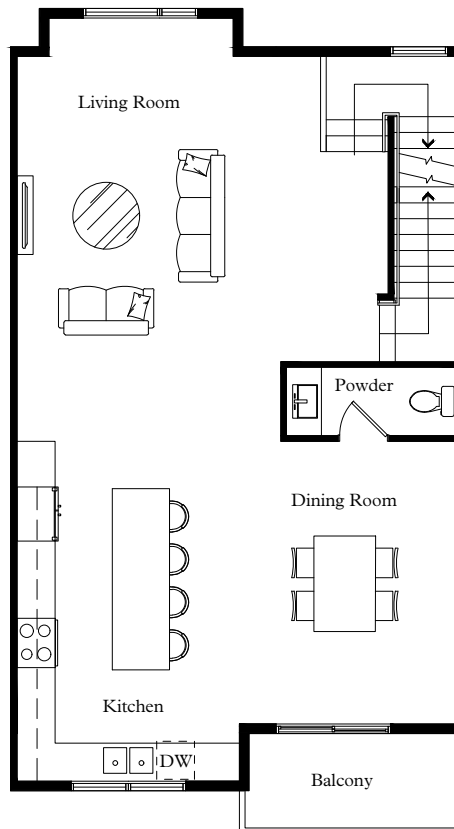

D2 4 Bedroom + Flex, 3.5 Bath

Interior: 2,256 Sq Ft

Garage: 410 Sq Ft

Total: 2,666 Sq Ft

Main Level

434 Sq Ft

Second Level

911 Sq Ft

Third Level

911 Sq Ft