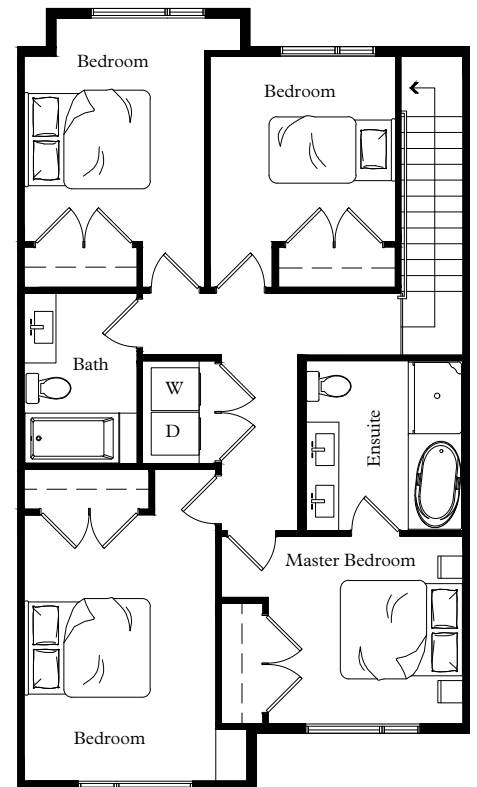

D2 4 Bedroom + Flex, 3.5 Bath

Interior: 2,256 Sq Ft

Garage: 410 Sq Ft

Total: 2,666 Sq Ft

Main Level

434 Sq Ft

Second Level

911 Sq Ft

Third Level

911 Sq Ft