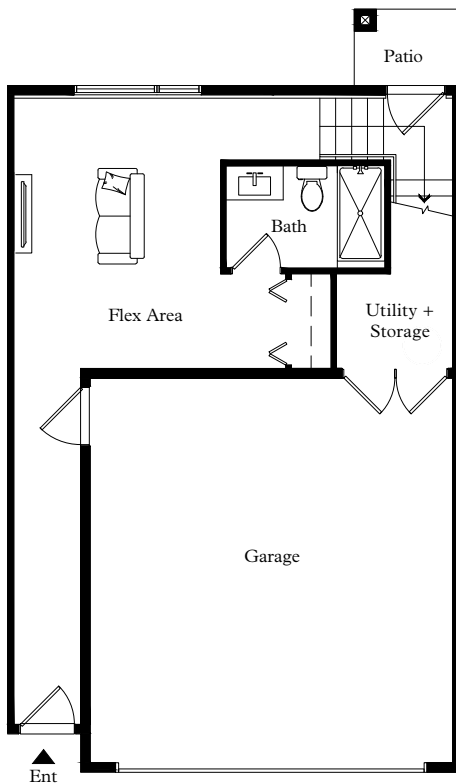

D2 4 Bedroom + Flex, 3.5 Bath

Interior: 2,256 Sq Ft

Garage: 410 Sq Ft

Total: 2,666 Sq Ft

Main Level

434 Sq Ft

Second Level

911 Sq Ft

Third Level

911 Sq Ft