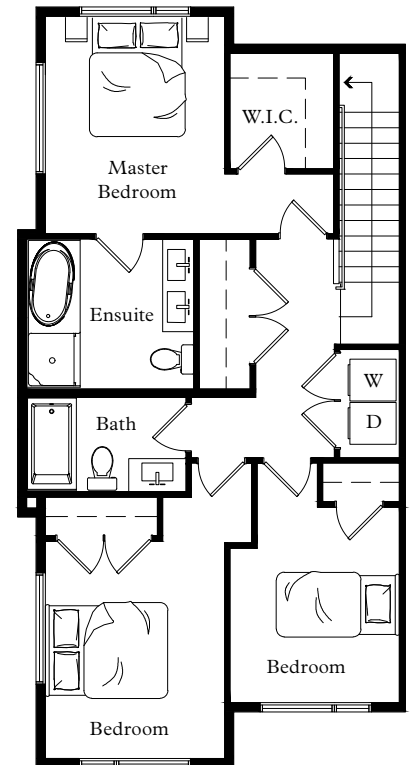

C4 4 Bedroom + Flex, 3.5 Bath

Interior: 2,144 Sq Ft
 Garage: 409 Sq Ft
 Total: 2,553 Sq Ft

Lower Level
309 Sq Ft

Main Level
264 Sq Ft

Second Level
786 Sq Ft

Third Level
786 Sq Ft