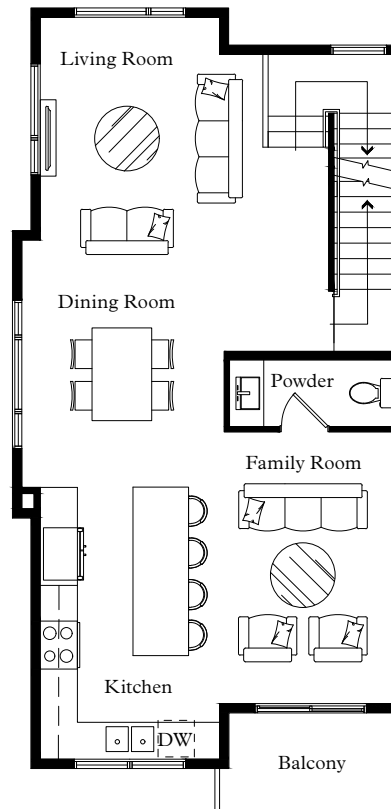

C4 4 Bedroom + Flex, 3.5 Bath

Interior: 2,144 Sq Ft
 Garage: 409 Sq Ft
 Total: 2,553 Sq Ft

Lower Level
309 Sq Ft

Main Level
264 Sq Ft

Second Level
786 Sq Ft

Third Level
786 Sq Ft