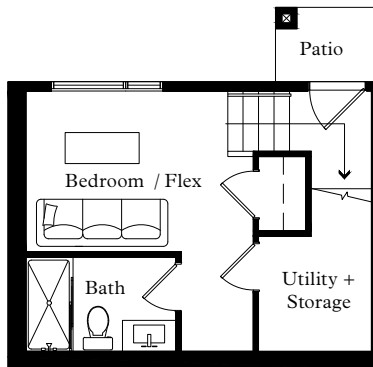

C4 4 Bedroom + Flex, 3.5 Bath

Interior: 2,144 Sq Ft
 Garage: 409 Sq Ft
 Total: 2,553 Sq Ft

Lower Level
309 Sq Ft

Main Level
264 Sq Ft

Second Level
786 Sq Ft

Third Level
786 Sq Ft