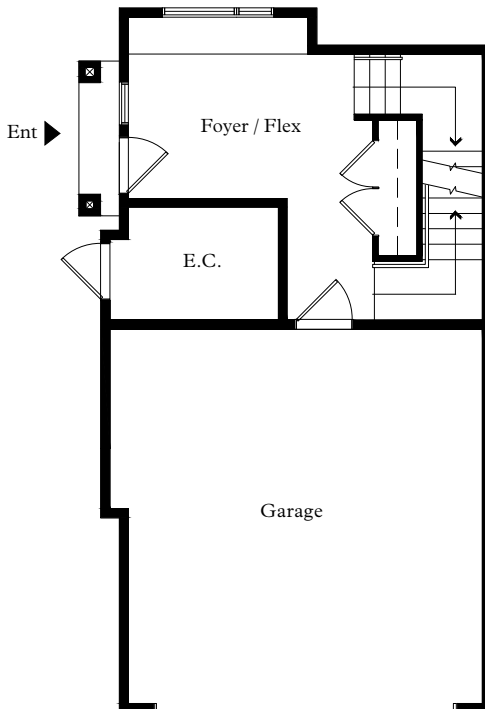

C4 4 Bedroom + Flex, 3.5 Bath

Interior: 2,144 Sq Ft
 Garage: 409 Sq Ft
 Total: 2,553 Sq Ft

Lower Level
309 Sq Ft

Main Level
264 Sq Ft

Second Level
786 Sq Ft

Third Level
786 Sq Ft